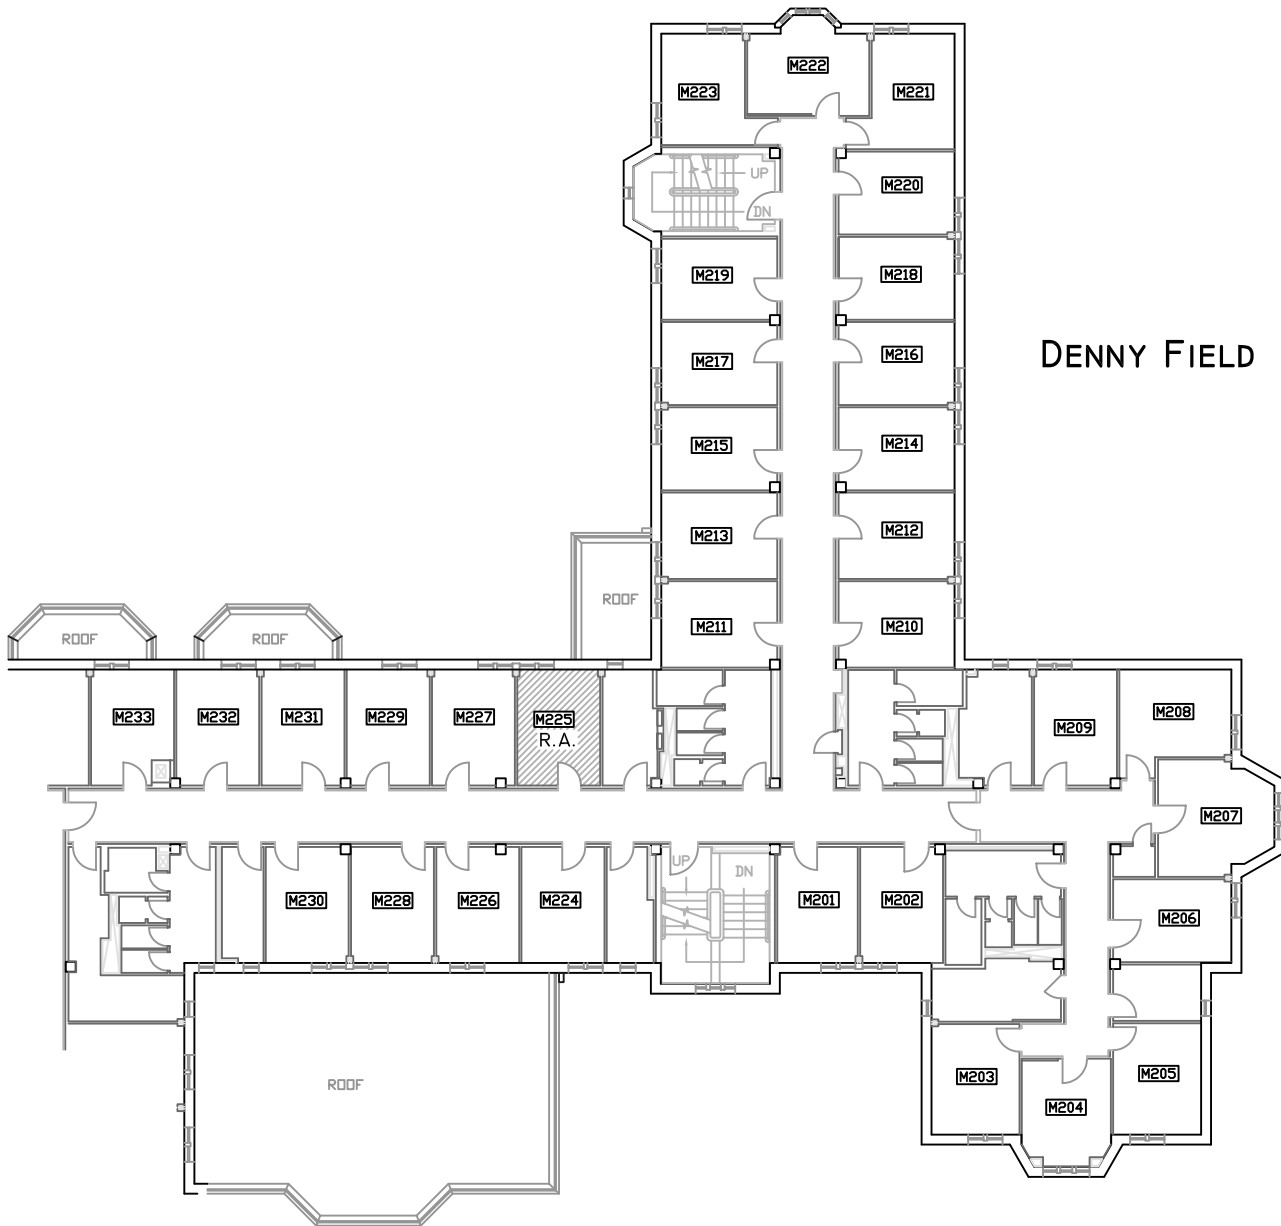

DENNY FIELD

KEY

ALL ROOMS ARE SINGLE ROOMS UNLESS OTHERWISE NOTED WITH ONE OF THE LETTERS BELOW:

R. A. = NOT AVAILABLE FOR ASSIGNMENT

Q = QUADRUPLE ROOM (ORIGINALLY BUILT TO ACCOMMODATE FOUR RESIDENTS AND BILLED AT THE DOUBLE ROOM RATE)

O. T. = ORIGINAL TRIPLE (ORIGINALLY BUILT TO ACCOMMODATE THREE RESIDENTS AND BILLED AT THE DOUBLE ROOM RATE)

HANSEE HALL MCKEE FLOOR 2